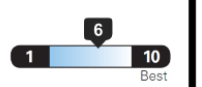

Smog Rating (tailpipe only)

fuelconomy.gov

Calculate personalized estimates and compare vehicles