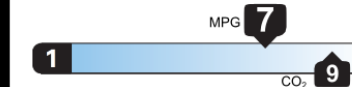

2026 Nissan Rogue

Plug-in Hybrid

PLATINUM AWD

Standard Equipment Included at No Extra Charge

MECHANICAL & PERFORMANCE

Plug-in Hybrid System w/ EV Mode
20 kWh Lithium-ion Battery
248 hp, 332 lb-ft torque
Drive Mode Dial w/ 7 Terrain Modes
Intelligent All-Wheel Drive System
Regenerative Braking Paddles
Regenerative Braking w/ e-Step
3.5kW Onboard Charger
Portable Charge Cable (120V EVSE)

SAFETY & SECURITY

Nissan Advanced Air Bag System
Intelligent Around Monitor
w/ Moving Object Detection
Nissan Safety Shield 360®
Lane Departure Warning
Blind Spot Warning
Rear Cross Traffic Alert
Rear Automatic Emergency Braking
Automatic Emergency Braking
w/ Pedestrian Detection
High Beam Assist
Blind Spot Intervention
Lane Departure Intervention

AUDIO & INFOTAINMENT

Head-Up Display
BOSE® Premium Audio
w/ 9 speakers
NissanConnect® Services++
Wireless Apple CarPlay® ++
Wired Android Auto™ ++
12.3" Digital Dashboard
9" Color Touch Screen Display
w/ Navigation System
Wireless Charging Pad
2 x 120V 1500W Outlet (Rear Seat and Trunk)
2x USB-C and 2x USB-A

COMFORT & CONVENIENCE

Black Leather Appointed Seats
7 Passenger Seating
ProPILOT Assist w/ Nav-link
Adaptive Cruise Control w/ Stop & Go
Hill Start Assist & Hill Descent Control
Front & Rear Sonar System
Traffic Sign Recognition
Headlight Washers

COMFORT & CONVENIENCE (CONT.)